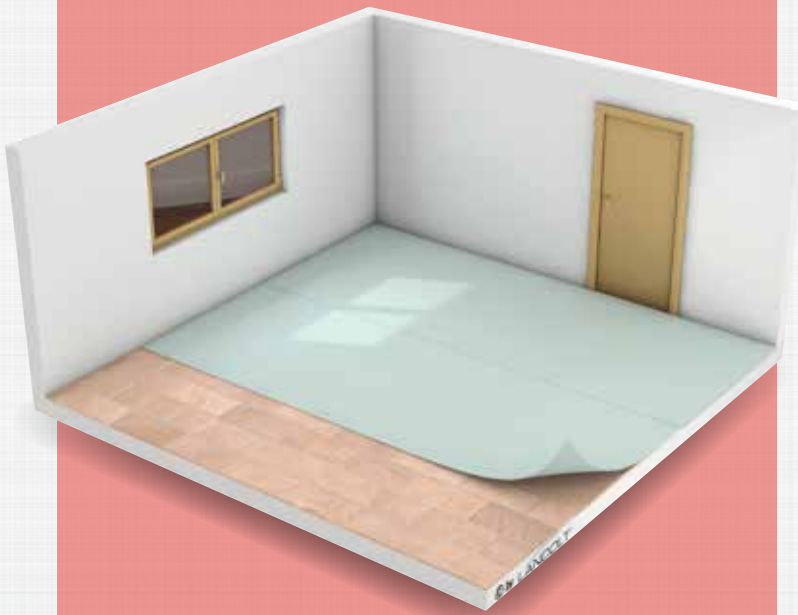

Solprotec™

The nonwoven for freshly laid floor coverings

Solprotec™ is a nonwoven with a porous protective coating on the top surface: the ideal solution for freshly laid floors.

Its breathable, vapor-transmitting fleece reliably protects your floors from mechanical damage.

Functions

- ✓ Non-slip for safer sites
- ✓ Breathable

Applications

- ✓ Ceramic tile and natural stone floors
- ✓ For floors with high residual moisture

Features

- ✓ Easy installation and disposal
- ✓ Economic storage (palletized)
- ✓ Permeable to water and vapor